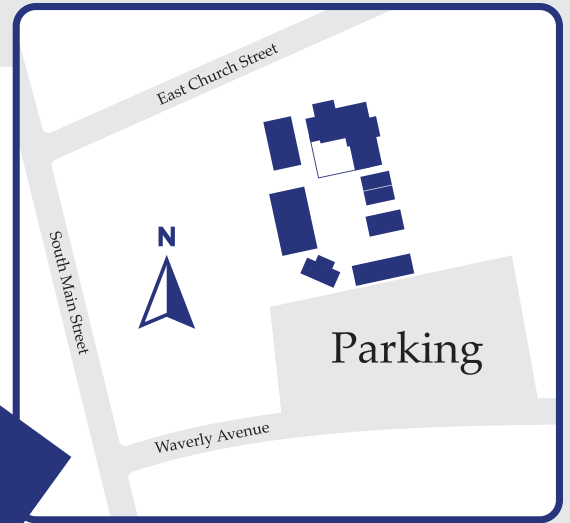

Waverly Avenue

Parking Lot
70 Spaces

Potomac (upstairs)
James (downstairs)

Rappahannock (upstairs)
York (downstairs)

Madison
"Honeymoon" Suite

Berkley (upstairs)
Tippecanoe (downstairs)

Taylor

Tyler

Red Fox (upstairs)

Jefferson
Gathering
Hall

Cavalier (upstairs)

Door

Door

Deck
Outdoor Seating

Main/Wilson
House

KILMARNOCK
★★★★★ INN ★★★★★

Handicap Ramp

Stairs to
George
Suite

George Suite (upstairs)

Handicap Ramp

Martha Suite (downstairs)

South Main Street

1" = 20'

East Church Street